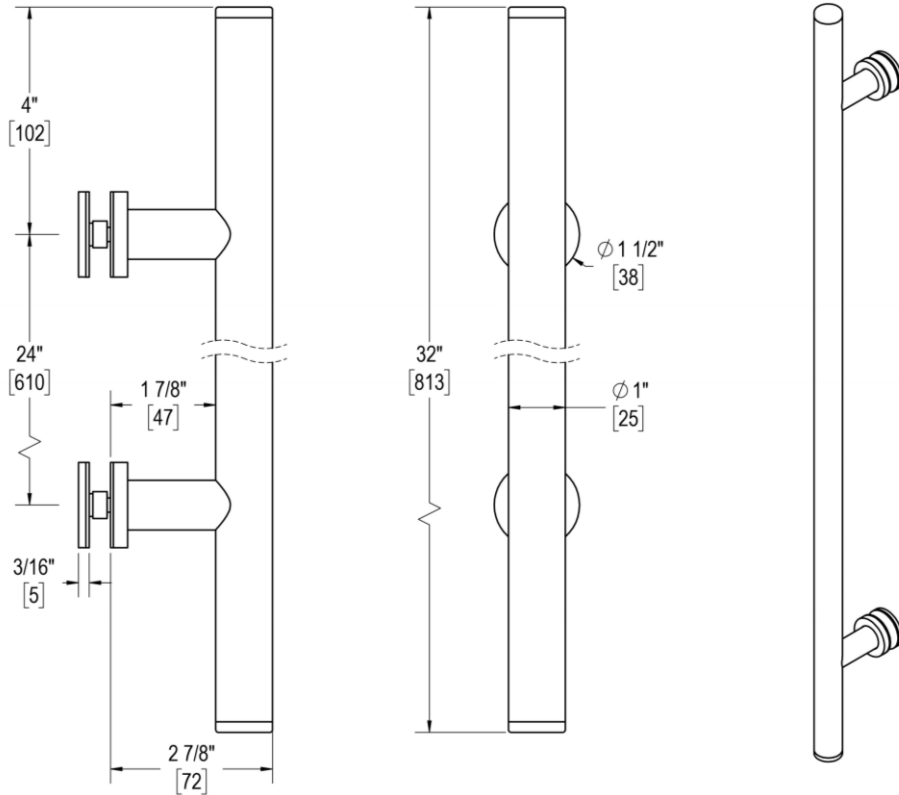

## 24" C/C SINGLE-SIDED PULL WITH 1" DIAMETER

Product Code: L.46.213-24

portals

### FUNCTION DETAILS & PRODUCT NOTES

- Product design coordinates with other shower & bathroom hardware in the Counterpoint suite.
- Decorative rosettes provide additional design detail and cover any glass defects around the holes.
- Backplates for single-sided pulls are designed to allow clearance for bypass doors.

### TEMPLATE & INSTALLATION NOTES

Item requires glass fabrication according to template above and should only be used with tempered safety glass.

Glass Thickness	1/4" [6 mm] to 1/2" [12 mm]
Hole Diameter	1/2" [12 mm]