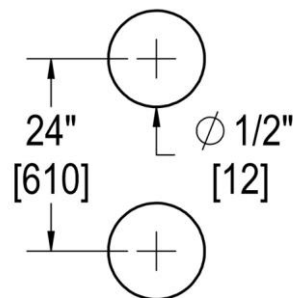

## 24" C/C SINGLE-SIDED PULL WITH 1" DIAMETER

Product Code: L.46.213-24

portals

### TEMPLATE & INSTALLATION NOTES

Item requires glass fabrication according to template above and should only be used with tempered safety glass.

Glass Thickness	1/4" [6 mm] to 1/2" [12 mm]
Hole Diameter	1/2" [12 mm]